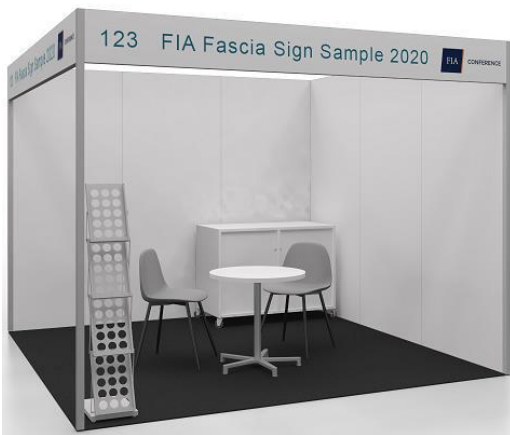

Walk on Package C - $910 (excl. GST)

- 1 x Set Up Brochure Stand
- 1 x White Large Lockable Cupboard
- 1 x White Top Café Table (60cm diameter)
- 2 x Oslo Chairs (charcoal)